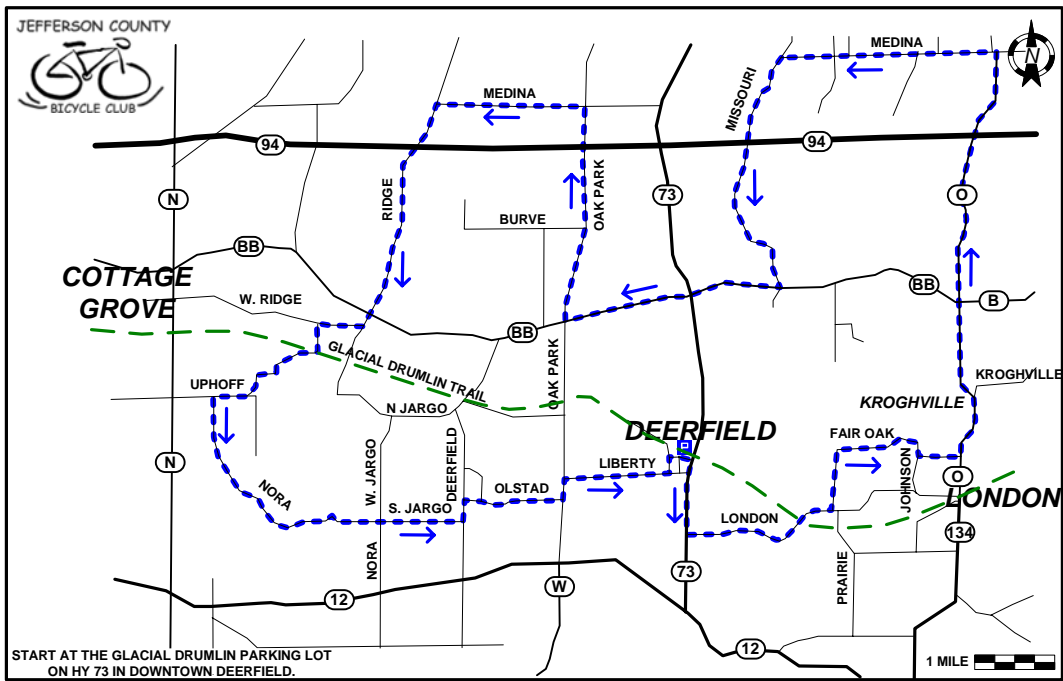

JEFFERSON COUNTY

START AT THE GLACIAL DRUMLIN PARKING LOT ON HY 73 IN DOWNTOWN DEERFIELD.