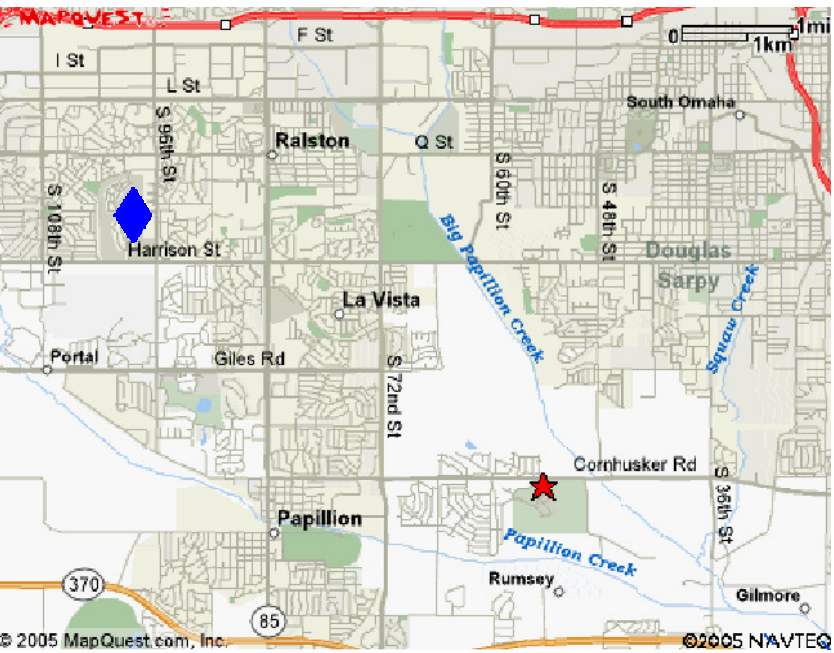

Eagle Hills  
 501 Eagle Hills Drive, (near 55th & Cornhusker), (402) 592-0211  
 www.eaglehillsgolf.com

Tara Hills  
 1410 Western Hills Drive, (92nd & Giles), (402) 592-7550  
 www.tarahillsgolf.com

Blue diamond denotes location of Elks Lodge

All of the hotels listed above are within two miles of the Lodge.  
 Most of them mentioned a AAA or AARP discount.