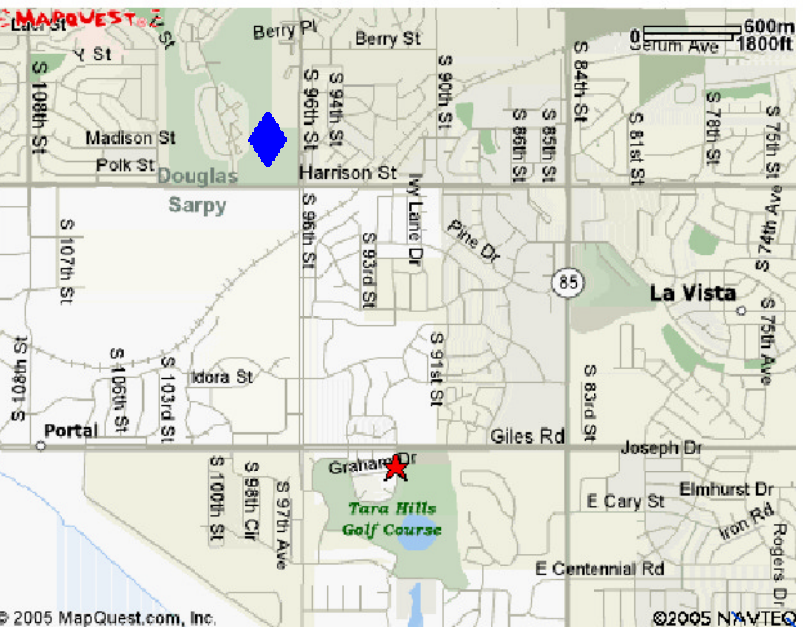

Eagle Hills  
 501 Eagle Hills Drive, (near 55th & Cornhusker), (402) 592-0211  
 www.eaglehillsgolf.com

Tara Hills  
 1410 Western Hills Drive, (92nd & Giles), (402) 592-7550  
 www.tarahillsgolf.com

Blue diamond denotes location of Elks Lodge

All of the hotels listed above are within two miles of the Lodge.  
 Most of them mentioned a AAA or AARP discount.