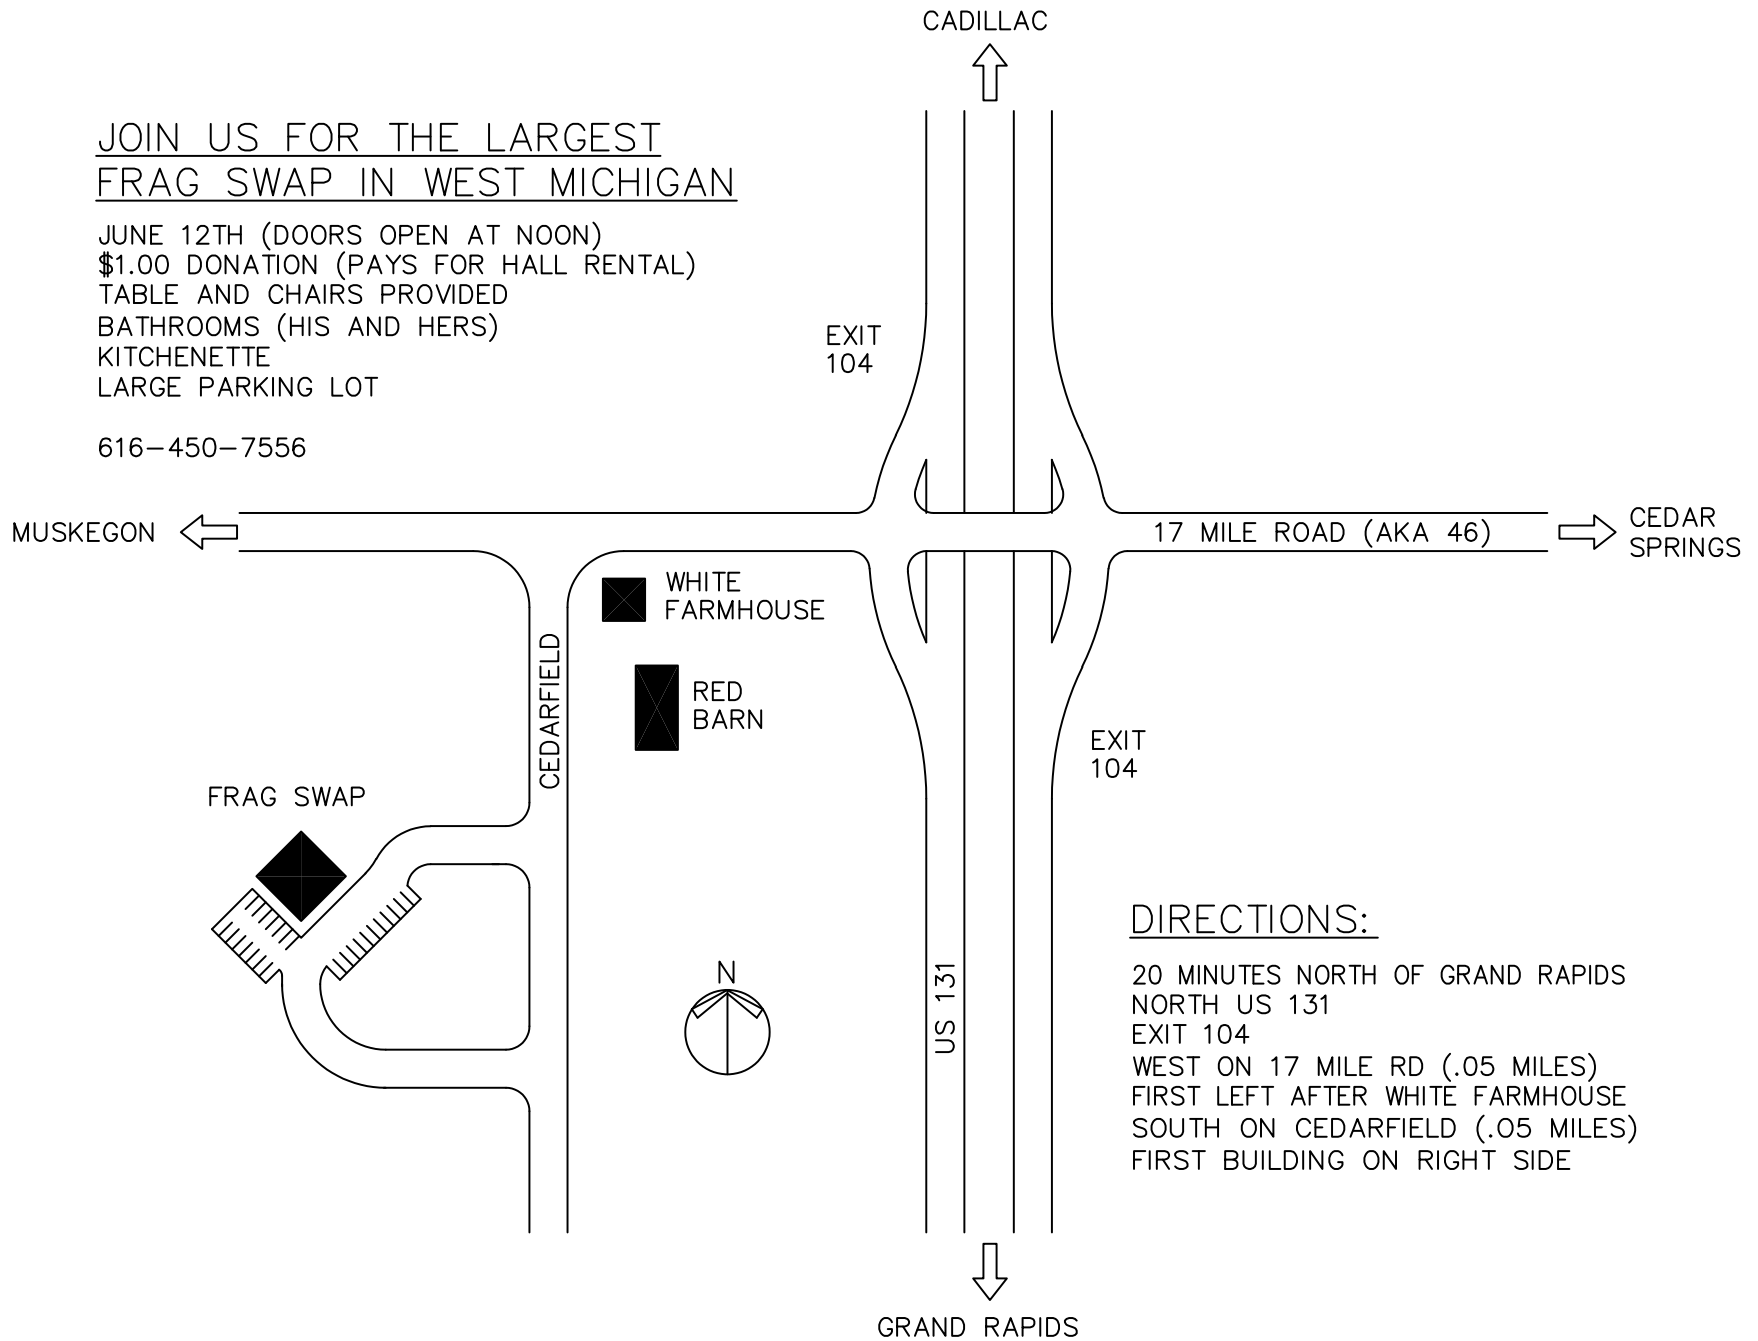

JOIN US FOR THE LARGEST  
FRAG SWAP IN WEST MICHIGAN

JUNE 12TH (DOORS OPEN AT NOON)  
\$1.00 DONATION (PAYS FOR HALL RENTAL)  
TABLE AND CHAIRS PROVIDED  
BATHROOMS (HIS AND HERS)  
KITCHENETTE  
LARGE PARKING LOT

616-450-7556

DIRECTIONS:

20 MINUTES NORTH OF GRAND RAPIDS  
NORTH US 131  
EXIT 104  
WEST ON 17 MILE RD (.05 MILES)  
FIRST LEFT AFTER WHITE FARMHOUSE  
SOUTH ON CEDARFIELD (.05 MILES)  
FIRST BUILDING ON RIGHT SIDE