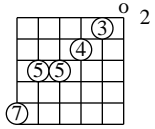

Double Drop D Tuning Chords

D A D G B D, low to high

Unison tuning diagram. Fret string where indicated to sound in unison with next open string.