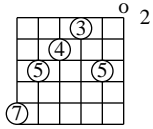

Open D Vastapol Chords

D A D F# A D, low to high

Unison tuning diagram. Fret string where indicated to sound in unison with next open string.