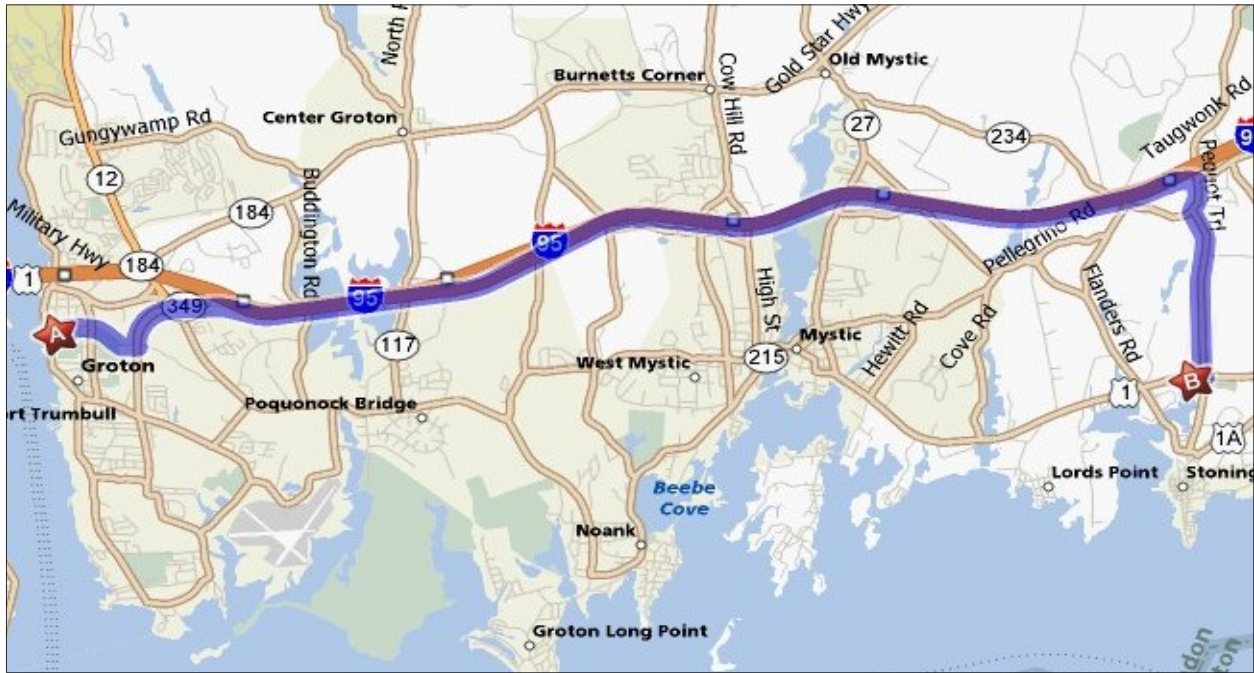

Directions to Admiral Fife Recreation Area

Starting Point:

USSVI Groton Base Clubhouse
 40 School Street
 Groton, CT

Destination:

Admiral Fife Recreation Area
 541 Stonington Road
 Stonington, CT

Total Time: 15 minutes Total Distance: 11.9 miles

- | | |
|--|--|
| <ol style="list-style-type: none"> 1. Start out going EAST on SCHOOL ST toward RAMSDELL ST. 2. Turn LEFT onto MONUMENT ST. 3. Turn RIGHT onto MERIDIAN ST. 4. Turn LEFT onto CT-349 N/CLARENCE B SHARP HWY. 5. Merge onto I-95 N toward STONINGTON/PROVIDENCE. 6. Take the CT-234 exit, EXIT 91, toward NO. MAIN ST/ STONINGTON BOROUGH. 7. Turn RIGHT onto CT-234/PEQUOT TRL. 8. Turn LEFT onto N MAIN ST. 9. Turn RIGHT onto US-1/STONINGTON WESTERLY RD. 10. End at 541 Stonington RD, Stonington, CT (Admiral Fife Recreation Area.) | <p>0.1 miles</p> <p>0.0 miles</p> <p>0.6 miles</p> <p>0.7 miles</p> <p>8.2 miles</p> <p>0.2 miles</p> <p>0.3 miles</p> <p>1.6 miles</p> <p>0.1 miles</p> |
|--|--|